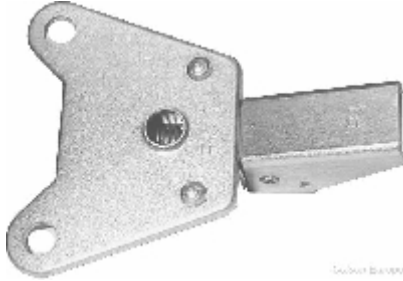

FIX 2-P1

Technical data

Weight

0.4 kg