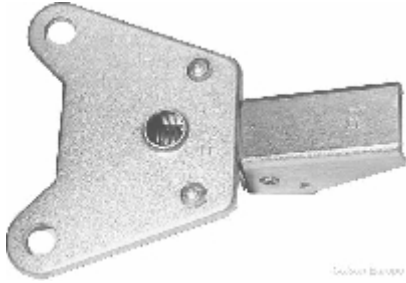

FIX 2-P1

Technical data

Weight		0.4 kg
--------	---	--------